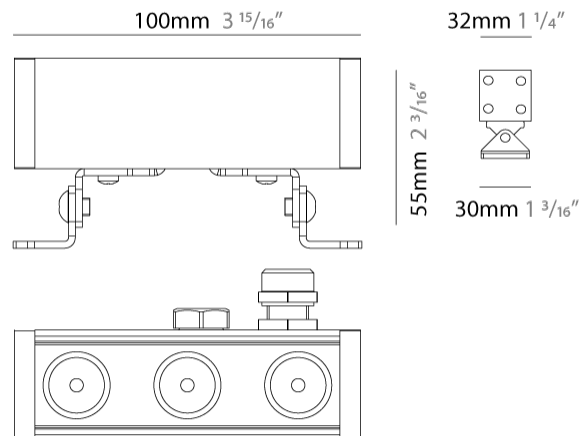

1. To build a product code in our configurator select the specify button on the base model # product page
2. To build a manual product code on this datasheet choose from the options listed below in blue font and add the suffix to the base model #

GENERAL

Series: Mini Corniche
Brand: Platek
Division: Exterior
Mounting Type: Surface
Mounting Location: Wall
Subcategory: Wallwash

PHYSICAL

Shape: Rectangle
Length (mm): 100
Length (in): 3 15/16
Width (mm): 32
Width (in): 1 1/4
Height (mm): 32
Height (in): 1 1/4
Extension (mm): 55
Extension (in): 2 3/16
Light Distribution: Adjustable / Direct
Weight (kg): 1.2
Weight (lbs): 2.6
Screws: A4 stainless steel
Diffuser: Clear tempered glass
Gasket: Gore-Tex valve to prevent condensation inside the fitting.
Fixture Finish: BLK / WHI / GRY / COR / ANT / BRZ
Fixture Material: Extruded Aluminum

ELECTRICAL

Lamp Type: LED
Total Output Wattage (W): 6
Dimming: Bluetooth technology or DMX
Control Gear: DMX
Driver Included: No
Driver Location: Remote
Driver Type: Constant Current - Universal
Driver Class: Class 2
Input Voltage (V): 120 - 277
Constant Current (MA): 500

LED

Number of LEDs: 4
Color Temperature (°K): RGBW
CRI: >80 CRI
Lamp Life (hrs): 60000
Special LEDs offerings: RGBW

OPTICAL

Optic°: 26 / 40 / ELL

RATINGS AND CERTIFICATIONS

Certified By: Certified for North American Standards
IP rating: IP65
IK Rating: IK07
Bug Rating: B1 U0 G0