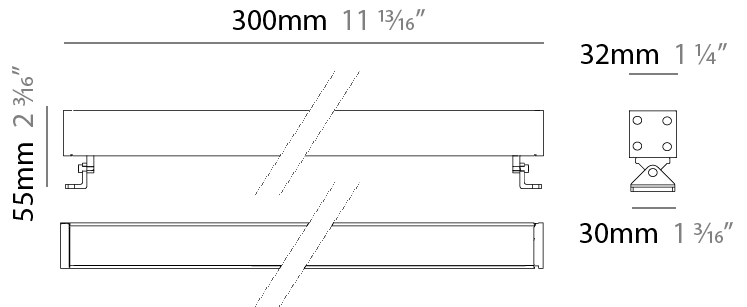

E9W592-

base number   Finish Options   Lens Options

1. To build a product code in our configurator select the specify button on the base model # product page
2. To build a manual product code on this datasheet choose from the options listed below in blue font and add the suffix to the base model #

GENERAL

Series: Mini Corniche
Brand: Platek
Division: Exterior
Mounting Type: Surface
Mounting Location: Wall
Subcategory: Wallwash

PHYSICAL

Shape: Rectangle
Length (mm): 300
Length (in): 11 ¹³/₁₆"
Width (mm): 32
Width (in): 1 ¹/₄"
Extension (mm): 55
Extension (in): 2 ³/₁₆"
Light Distribution: Adjustable / Direct
Weight (kg): 1.2
Weight (lbs): 2.6
Screws: A4 stainless steel
Diffuser: Clear tempered glass
Gasket: Gore-Tex valve to prevent condensation inside the fitting.
Fixture Finish: [BLK](#) / [WHI](#) / [GRY](#) / [COR](#) / [ANT](#) / [BRZ](#)
Fixture Material: Extruded Aluminum

ELECTRICAL

Lamp Type: LED
Total Output Wattage (W): 11.5
Dimming: Bluetooth technology or DMX
Driver Included: No
Driver Location: Remote
Driver Type: Constant Current - Universal
Driver Class: Class 2
Input Voltage (V): 120 - 277
Constant Current (MA): 500

LED

Number of LEDs: 8
Color Temperature (°K): RGBW
CRI: >80 CRI
Lamp Life (hrs): 60000
Special LEDs offerings: RGBW

OPTICAL

Optic°: [26](#) / [40](#) / [ELL](#)

RATINGS AND CERTIFICATIONS

Certified By: Certified for North American Standards
IP rating: IP65
IK Rating: IK07
Bug Rating: B1 U0 G0

PROJECT
TYPE
SPECIFIER
QUANTITY
DATE