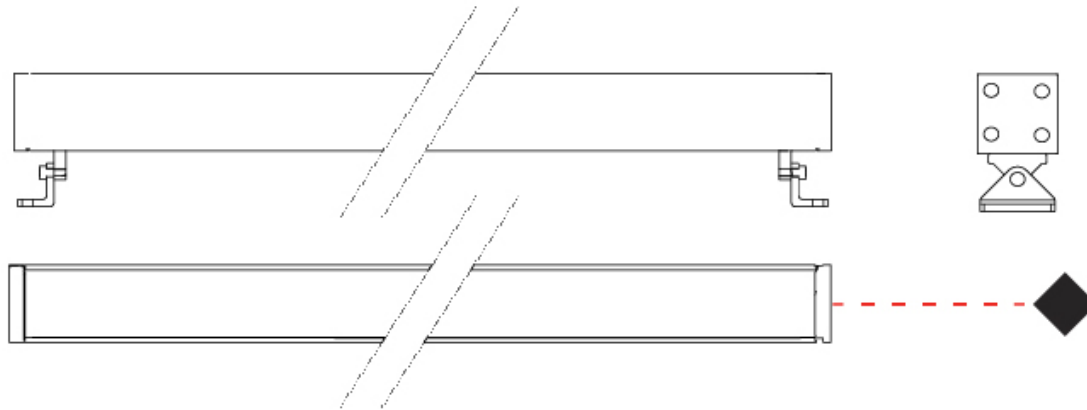

MINI CORNICHE SURFACE

E9W593-

PROJECT	_____
TYPE	_____
SPECIFIER	_____
QUANTITY	_____
DATE	_____

E