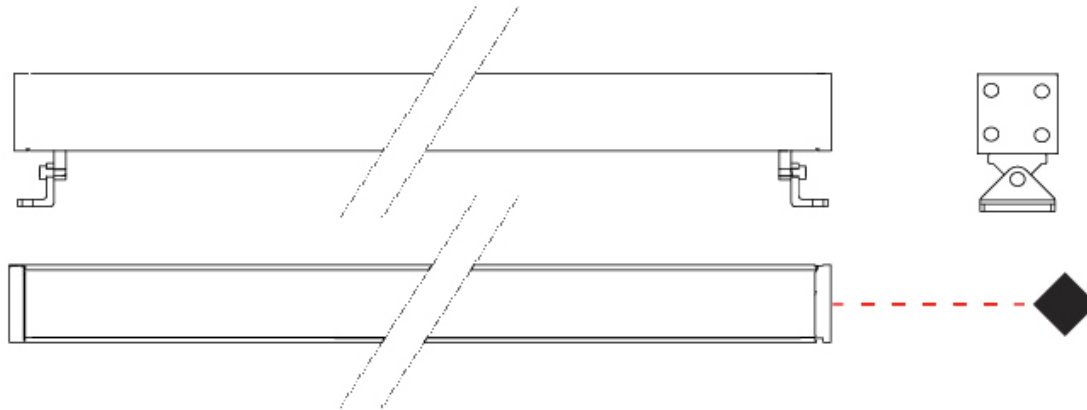

MINI CORNICHE SURFACE

E9W613-

PROJECT _____

TYPE _____

SPECIFIER _____

QUANTITY _____

DATE _____

E